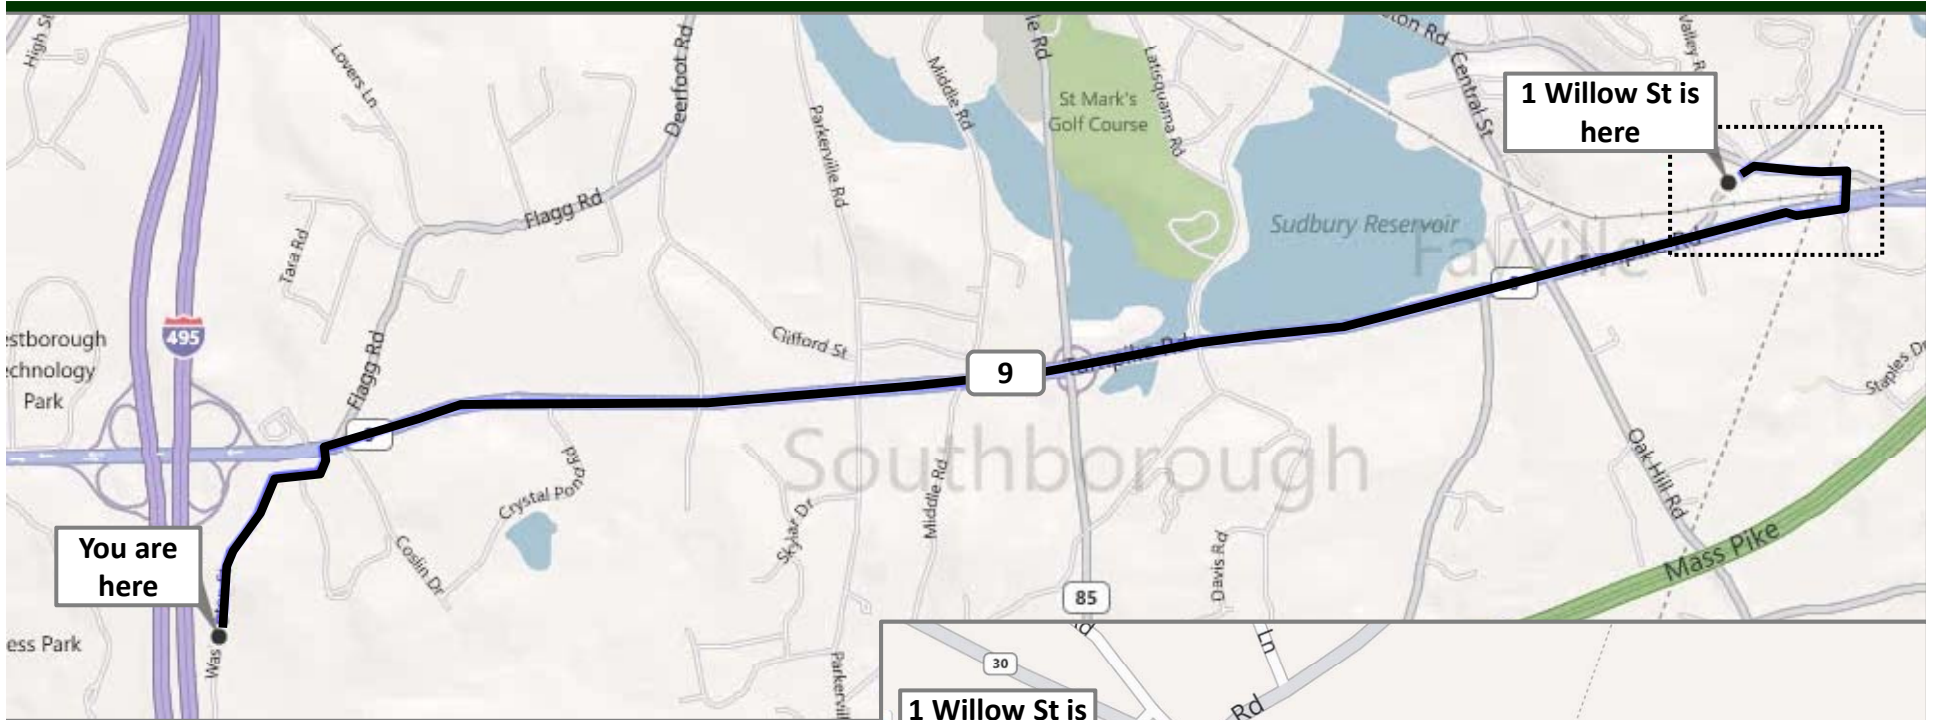

Directions: 40 Washington St – 1 Willow St

1. Turn left onto Washington St
2. (.5 mi) Turn right onto RT-9
3. (3.4 mi) Take exit ramp to Route 30
4. (0.1 mil) Turn left onto Crossing Blvd
5. (0.1 mi) Turn left onto Firmin Ave
6. (0.2 mi) Turn Left onto Willow Street
7. (100 ft) Turn right into 1 Willow St