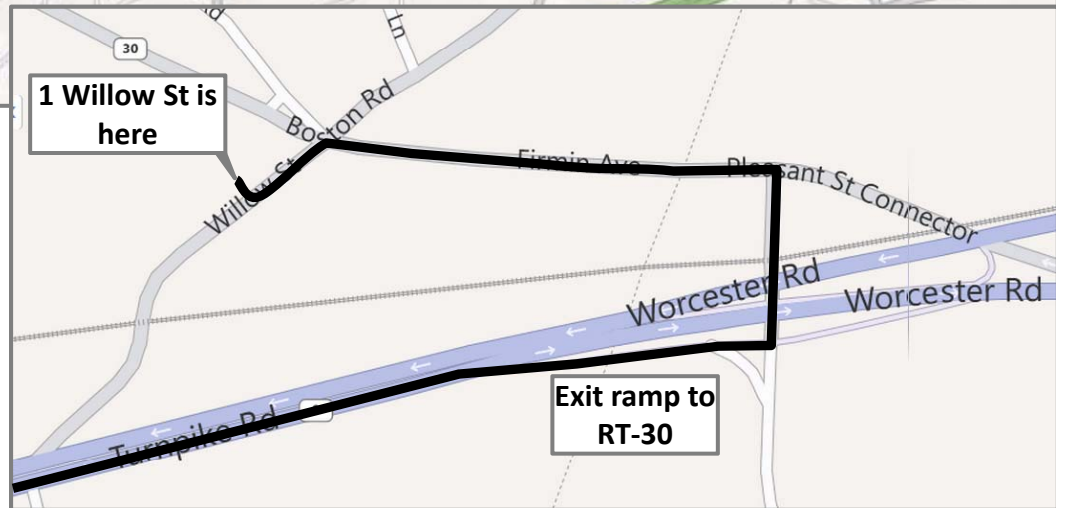

Directions: 40 Washington St – 1 Willow St

1. Turn left onto Washington St
2. (.5 mi) Turn right onto RT-9
3. (3.4 mi) Take exit ramp to Route 30
4. (0.1 mil) Turn left onto Crossing Blvd
5. (0.1 mi) Turn left onto Firmin Ave
6. (0.2 mi) Turn Left onto Willow Street
7. (100 ft) Turn right into 1 Willow St